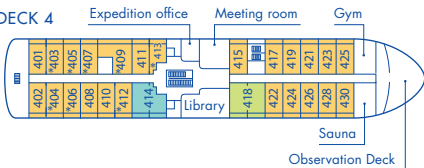

Magellan Explorer

Deck Plan for Air-Cruises

2024-25 Season

DECK 5

DECK 4

DECK 3

DECK 2

CABINS

● Suite

● Penthouse Suite

● Deluxe Veranda Cabin

● Veranda Cabin

● Porthole Cabin

● Single Veranda Cabin

● Triple Suite

* Only available with queen-size bed

Magellan Explorer

Deck Plan for Sea Voyages

2024-25 Season

DECK 5

DECK 4

DECK 3

DECK 2

CABINS

● Suite

● Penthouse Suite

● Deluxe Veranda Cabin

● Veranda Cabin

● Porthole Cabin

● Single Veranda Cabin

● Triple Suite

✳ Only available with queen-size bed