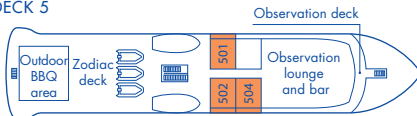

Magellan Explorer

Deck Plan for Sea Voyages

2025-26 Season

DECK 5

DECK 4

DECK 3

DECK 2

CABINS

● Suite

● Penthouse Suite

● Deluxe Veranda Cabin

● Veranda Cabin

● Porthole Cabin

● Single Veranda Cabin

● Triple Suite

* Only available with queen-size bed

Magellan Explorer

Deck Plan for Air-Cruises

2024-25 Season

DECK 5

DECK 4

DECK 3

DECK 2

CABINS