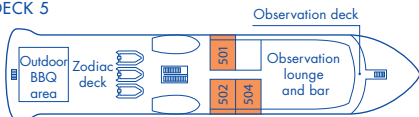

Magellan Explorer

Deck Plan for Air-Cruises

2024-25 Season

DECK 5

DECK 4

DECK 3

DECK 2

CABINS

● Suite

● Penthouse Suite

● Deluxe Veranda Cabin

● Veranda Cabin

● Porthole Cabin

● Single Veranda Cabin

● Triple Suite

* Only available with queen-size bed

Magellan Explorer

Deck Plan for Sea Voyages

2024-25 Season

DECK 5

DECK 4

DECK 3

DECK 2

CABINS