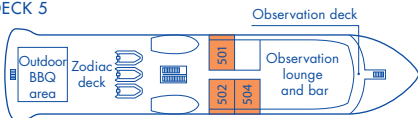

* Only available with queen-size bed

Magellan Explorer

Deck Plan for Air-Cruises

2024-25 Season

DECK 5

DECK 4

DECK 3

DECK 2

CABINS

● Suite

● Penthouse Suite

● Deluxe Veranda Cabin

● Veranda Cabin

● Porthole Cabin

● Single Veranda Cabin

● Triple Suite

* Only available with queen-size bed

Magellan Explorer

Deck Plan for Sea Voyages

2024-25 Season

DECK 5

DECK 4

DECK 3

DECK 2