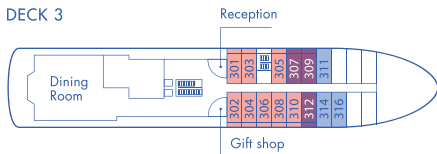

Magellan Explorer

Deck Plan for Air-Cruises

2026-27 Season

DECK 5

DECK 4

DECK 3

DECK 2

CABINS

Deluxe Suite

Penthouse Suite

Deluxe Veranda Cabin

Veranda Cabin

Porthole Cabin

Single Veranda Cabin

Triple Suite

* Only available with queen-size bed

‡ Door connection available

Magellan Explorer

Deck Plan for Air-Cruises

2025-26 Season

DECK 5

DECK 4

DECK 3

DECK 2