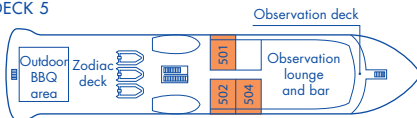

Deluxe Suite

Penthouse Suite

Deluxe Veranda Cabin

Veranda Cabin

Porthole Cabin

Single Veranda Cabin

Triple Suite

* Only available with queen-size bed

‡ Door connection available

Magellan Explorer

Deck Plan for Air-Cruises

2025-26 Season

DECK 5

DECK 4

DECK 3

DECK 2