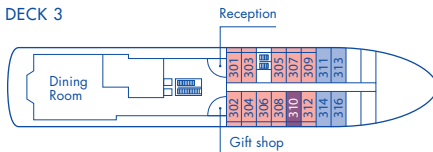

Magellan Explorer

Deck Plan for Air-Cruises

2024-25 Season

DECK 5

DECK 4

DECK 3

DECK 2

CABINS

● Suite

● Penthouse Suite

● Deluxe Veranda Cabin

● Veranda Cabin

● Porthole Cabin

● Single Veranda Cabin

● Triple Suite

* Only available with queen-size bed

Magellan Explorer

Deck Plan for Sea Voyages

2024-25 Season

DECK 5

DECK 4

DECK 3

DECK 2

CABINS

● Suite

● Penthouse Suite

● Deluxe Veranda Cabin

● Veranda Cabin

● Porthole Cabin

● Single Veranda Cabin

● Triple Suite

✳ Only available with queen-size bed