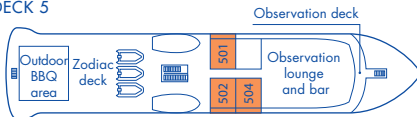

Magellan Explorer

Deck Plan for Air-Cruises

2025-26 Season

DECK 5

DECK 4

DECK 3

DECK 2

CABINS

● Suite

● Penthouse Suite

● Deluxe Veranda Cabin

● Veranda Cabin

● Porthole Cabin

● Single Veranda Cabin

● Triple Suite

* Only available with queen-size bed