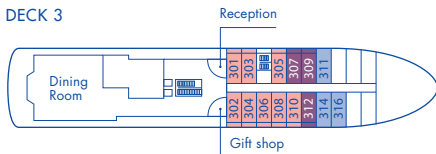

Magellan Explorer

Deck Plan for Sea Voyages

2025-26 Season

DECK 5

DECK 4

DECK 3

DECK 2

CABINS

● Suite

● Penthouse Suite

● Deluxe Veranda Cabin

● Veranda Cabin

● Porthole Cabin

● Single Veranda Cabin

● Triple Suite

* Only available with queen-size bed

Magellan Explorer

Deck Plan for Air-Cruises

2024-25 Season

DECK 5

DECK 4

DECK 3

DECK 2

CABINS