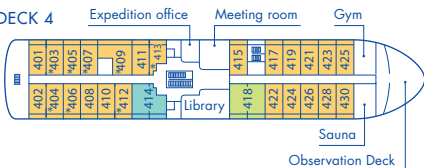

● Suite

● Penthouse Suite

● Deluxe Veranda Cabin

● Veranda Cabin

● Porthole Cabin

● Single Veranda Cabin

● Triple Suite

* Only available with queen-size bed

Magellan Explorer

Deck Plan for Sea Voyages

2025-26 Season

DECK 5

DECK 4

DECK 3

DECK 2

CABINS

Magellan Explorer

Deck Plan for Air-Cruises

2024-25 Season

DECK 5

DECK 4

DECK 3

DECK 2

CABINS