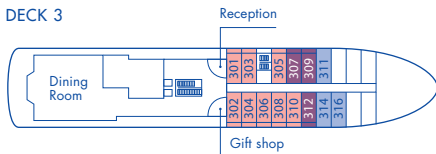

* Only available with queen-size bed

Magellan Explorer

Deck Plan for Sea Voyages

2025-26 Season

DECK 5

DECK 4

DECK 3

DECK 2

* Only available with queen-size bed

Magellan Explorer

Deck Plan for Air-Cruises

2024-25 Season

DECK 5

DECK 4

DECK 3

DECK 2

CABINS

● Suite

● Penthouse Suite

● Deluxe Veranda Cabin

● Veranda Cabin

● Porthole Cabin

● Single Veranda Cabin

● Triple Suite

* Only available with queen-size bed

Magellan Explorer

Deck Plan for Sea Voyages

2024-25 Season

DECK 5

DECK 4

DECK 3

DECK 2