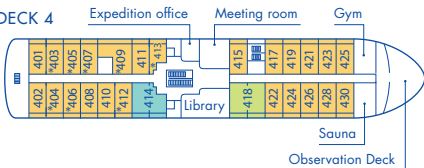

* Only available with queen-size bed

Magellan Explorer

Deck Plan for Air-Cruises

2024-25 Season

DECK 5

DECK 4

DECK 3

DECK 2

CABINS

● Suite

● Penthouse Suite

● Deluxe Veranda Cabin

● Veranda Cabin

● Porthole Cabin

● Single Veranda Cabin

● Triple Suite

* Only available with queen-size bed

Magellan Explorer

Deck Plan for Sea Voyages

2024-25 Season

DECK 5

DECK 4

DECK 3

DECK 2