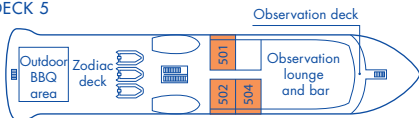

Magellan Explorer

Deck Plan for Air-Cruises

2025-26 Season

DECK 5

DECK 4

DECK 3

DECK 2

CABINS

● Suite

● Penthouse Suite

● Deluxe Veranda Cabin

● Veranda Cabin

● Porthole Cabin

● Single Veranda Cabin

● Triple Suite

* Only available with queen-size bed

Magellan Explorer

Deck Plan for Sea Voyages

2025-26 Season

DECK 5

DECK 4

DECK 3

DECK 2

CABINS