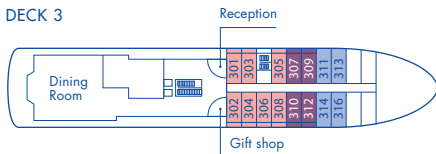

Deluxe Suite

Penthouse Suite

Deluxe Veranda Cabin

Veranda Cabin

Porthole Cabin

Single Veranda Cabin

Triple Suite

* Only available with queen-size bed

‡ Door connection available

Magellan Explorer

Deck Plan for Air-Cruises

2025-26 Season

DECK 5

DECK 4

DECK 3

DECK 2

CABINS

Deluxe Suite

Penthouse Suite

Deluxe Veranda Cabin

Veranda Cabin

Porthole Cabin

Single Veranda Cabin

Triple Suite

* Only available with queen-size bed

Magellan Explorer

Deck Plan for Sea Voyages

2025-26 Season

DECK 5

DECK 4

DECK 3

DECK 2