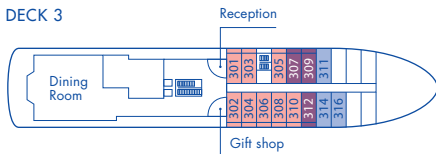

Magellan Explorer

Deck Plan for Air-Cruises

2025-26 Season

DECK 5

DECK 4

DECK 3

DECK 2

CABINS

● Suite

● Penthouse Suite

● Deluxe Veranda Cabin

● Veranda Cabin

● Porthole Cabin

● Single Veranda Cabin

● Triple Suite

* Only available with queen-size bed