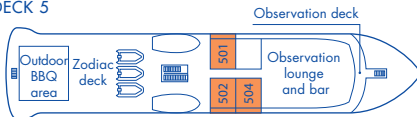

* Only available with queen-size bed

Magellan Explorer

Deck Plan for Sea Voyages

2025-26 Season

DECK 5

DECK 4

DECK 3

DECK 2

CABINS

Deluxe Suite

Penthouse Suite

Deluxe Veranda Cabin

Veranda Cabin

Porthole Cabin

Single Veranda Cabin

Triple Suite

* Only available with queen-size bed

Magellan Explorer

Deck Plan for Air-Cruises

2024-25 Season

DECK 5

DECK 4

DECK 3

DECK 2