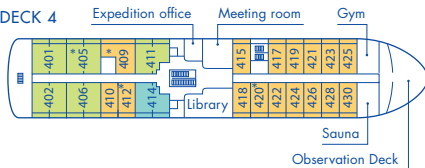

* Only available with queen-size bed

Magellan Explorer

Deck Plan for Sea Voyages

2025-26 Season

DECK 5

DECK 4

DECK 3

DECK 2

* Only available with queen-size bed

Magellan Explorer

Deck Plan for Air-Cruises

2024-25 Season

DECK 5

DECK 4

DECK 3

DECK 2

CABINS

● Suite

● Penthouse Suite

● Deluxe Veranda Cabin

● Veranda Cabin

● Porthole Cabin

● Single Veranda Cabin

● Triple Suite

* Only available with queen-size bed

Magellan Explorer

Deck Plan for Sea Voyages

2024-25 Season

DECK 5

DECK 4

DECK 3

DECK 2