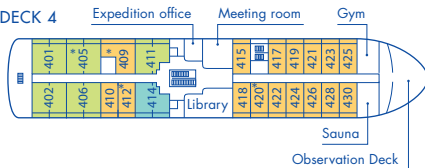

Magellan Explorer

Deck Plan for Air-Cruises

2025-26 Season

DECK 5

DECK 4

DECK 3

DECK 2

CABINS

● Suite

● Penthouse Suite

● Deluxe Veranda Cabin

● Veranda Cabin

● Porthole Cabin

● Single Veranda Cabin

● Triple Suite

* Only available with queen-size bed

Magellan Explorer

Deck Plan for Sea Voyages

2025-26 Season

DECK 5

DECK 4

DECK 3

DECK 2

CABINS