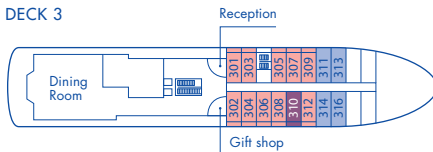

* Only available with queen-size bed

Magellan Explorer

Deck Plan for Air-Cruises

2024-25 Season

DECK 5

DECK 4

DECK 3

DECK 2

CABINS

● Suite

● Penthouse Suite

● Deluxe Veranda Cabin

● Veranda Cabin

● Porthole Cabin

● Single Veranda Cabin

● Triple Suite

* Only available with queen-size bed

Magellan Explorer

Deck Plan for Sea Voyages

2024-25 Season

DECK 5

DECK 4

DECK 3

DECK 2