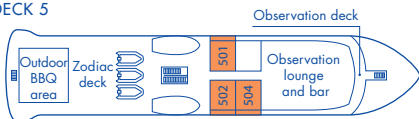

‡ Door connection available

Magellan Explorer

Deck Plan for Air-Cruises

2025-26 Season

DECK 5

DECK 4

DECK 3

DECK 2

CABINS

Deluxe Suite

Penthouse Suite

Deluxe Veranda Cabin

Veranda Cabin

Porthole Cabin

Single Veranda Cabin

Triple Suite

* Only available with queen-size bed

Magellan Explorer

Deck Plan for Sea Voyages

2025-26 Season

DECK 5

DECK 4

DECK 3

DECK 2