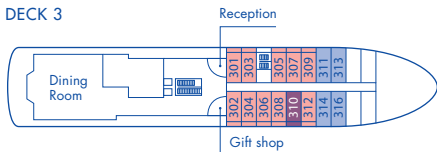

* Only available with queen-size bed

Magellan Explorer

Deck Plan for Sea Voyages

2025-26 Season

DECK 5

DECK 4

DECK 3

DECK 2

* Only available with queen-size bed

Magellan Explorer

Deck Plan for Air-Cruises

2024-25 Season

DECK 5

DECK 4

DECK 3

DECK 2