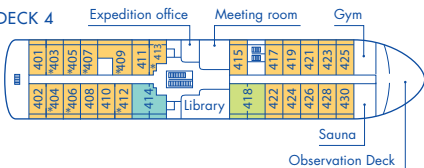

‡ Door connection available

Magellan Explorer

Deck Plan for Air-Cruises

2025-26 Season

DECK 5

DECK 4

DECK 3

DECK 2

* Only available with queen-size bed

Magellan Explorer

Deck Plan for Sea Voyages

2025-26 Season

DECK 5

DECK 4

DECK 3

DECK 2

* Only available with queen-size bed

Magellan Explorer

Deck Plan for Air-Cruises

2024-25 Season

DECK 5

DECK 4

DECK 3

DECK 2