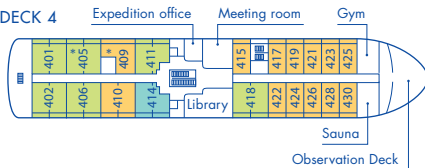

Deluxe Suite

Penthouse Suite

Deluxe Veranda Cabin

Veranda Cabin

Porthole Cabin

Single Veranda Cabin

Triple Suite

* Only available with queen-size bed

‡ Door connection available

Magellan Explorer

Deck Plan for Air-Cruises

2025-26 Season

DECK 5

DECK 4

DECK 3

DECK 2

* Only available with queen-size bed

Magellan Explorer

Deck Plan for Sea Voyages

2025-26 Season

DECK 5

DECK 4

DECK 3

DECK 2