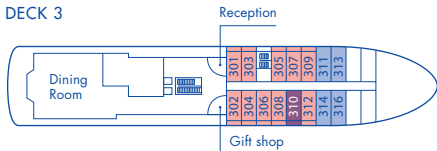

● Suite

● Penthouse Suite

● Deluxe Veranda Cabin

● Veranda Cabin

● Porthole Cabin

● Single Veranda Cabin

● Triple Suite

* Only available with queen-size bed

Magellan Explorer

Deck Plan for Sea Voyages

2025-26 Season

DECK 5

DECK 4

DECK 3

DECK 2

CABINS