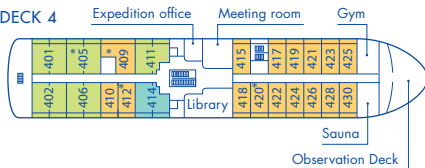

Magellan Explorer

Deck Plan for Sea Voyages

2025-26 Season

DECK 5

DECK 4

DECK 3

DECK 2

CABINS

● Suite

● Penthouse Suite

● Deluxe Veranda Cabin

● Veranda Cabin

● Porthole Cabin

● Single Veranda Cabin

● Triple Suite

* Only available with queen-size bed

Magellan Explorer

Deck Plan for Air-Cruises

2024-25 Season

DECK 5

DECK 4

DECK 3

DECK 2

CABINS