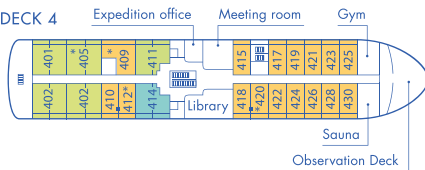

Magellan Explorer

Deck Plan for Air-Cruises

2026-27 Season

DECK 5

DECK 4

DECK 3

DECK 2

CABINS

Deluxe Suite

Penthouse Suite

Deluxe Veranda Cabin

Veranda Cabin

Porthole Cabin

Single Veranda Cabin

Triple Suite

* Only available with queen-size bed

‡ Door connection available

Magellan Explorer

Deck Plan for Air-Cruises

2025-26 Season

DECK 5

DECK 4

DECK 3

DECK 2