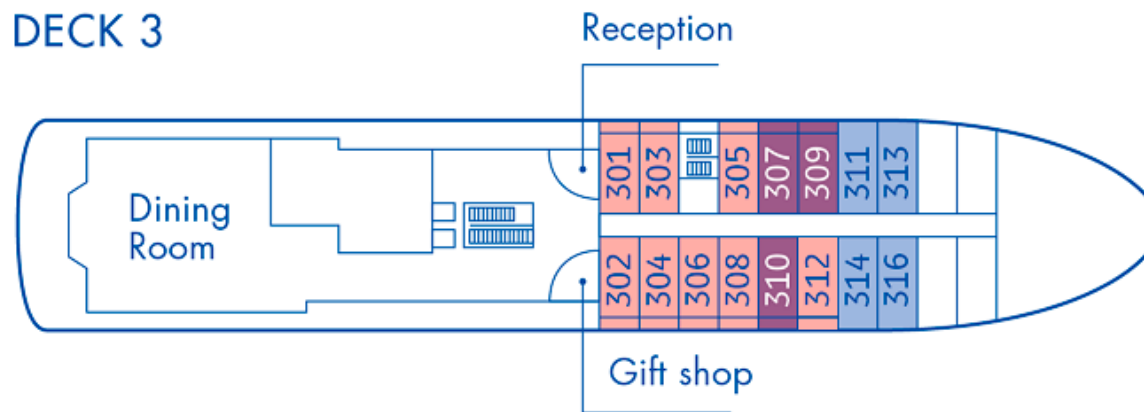

Magellan Explorer

Deck Plan for Air-Cruises

DECK 5

DECK 4

DECK 3

DECK 2

CABINS

- Grand Suite
- Veranda Cabin
- Triple Suite
- Penthouse Suite
- Porthole Cabin
- * Only available with queen-size bed
- Deluxe Veranda Cabin
- Single Veranda Cabin

Maximum capacity 76 pax

Magellan Explorer

Deck Plan for Sea Voyages

DECK 5

DECK 4

DECK 3

DECK 2

- CABINS
- Grand Suite
 - Veranda Cabin
 - Triple Suite
 - Penthouse Suite
 - Porthole Cabin
 - * Only available with queen-size bed
 - Deluxe Veranda Cabin
 - Single Veranda Cabin

Maximum capacity 96 pax