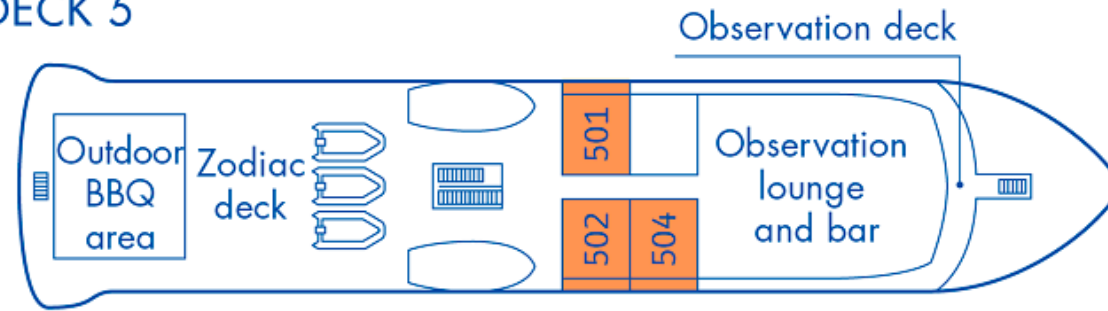

Magellan Explorer

Deck Plan for Air-Cruises

DECK 5

DECK 4

DECK 3

DECK 2

CABINS

- Grand Suite
- Veranda Cabin
- Triple Suite
- Penthouse Suite
- Porthole Cabin
- * Only available with queen-size bed
- Deluxe Veranda Cabin
- Single Veranda Cabin

Maximum capacity 76 pax

Magellan Explorer

Deck Plan for Sea Voyages

DECK 5

DECK 4

DECK 3

DECK 2

- CABINS
- Grand Suite
 - Veranda Cabin
 - Triple Suite
 - Penthouse Suite
 - Porthole Cabin
 - * Only available with queen-size bed
 - Deluxe Veranda Cabin
 - Single Veranda Cabin

Maximum capacity 96 pax