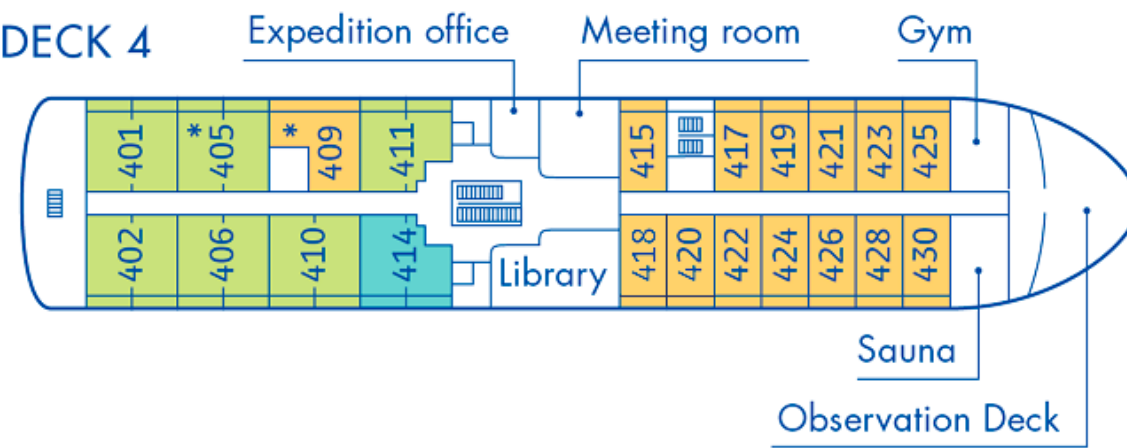

Magellan Explorer

Deck Plan for Air-Cruises

DECK 5

DECK 4

DECK 3

DECK 2

CABINS

- Grand Suite
- Veranda Cabin
- Triple Suite
- Penthouse Suite
- Porthole Cabin
- * Only available with queen-size bed
- Deluxe Veranda Cabin
- Single Veranda Cabin

Maximum capacity 76 pax

Magellan Explorer

Deck Plan for Sea Voyages

DECK 5

DECK 4

DECK 3

DECK 2

- CABINS
- Grand Suite
 - Veranda Cabin
 - Triple Suite
 - Penthouse Suite
 - Porthole Cabin
 - * Only available with queen-size bed
 - Deluxe Veranda Cabin
 - Single Veranda Cabin

Maximum capacity 96 pax