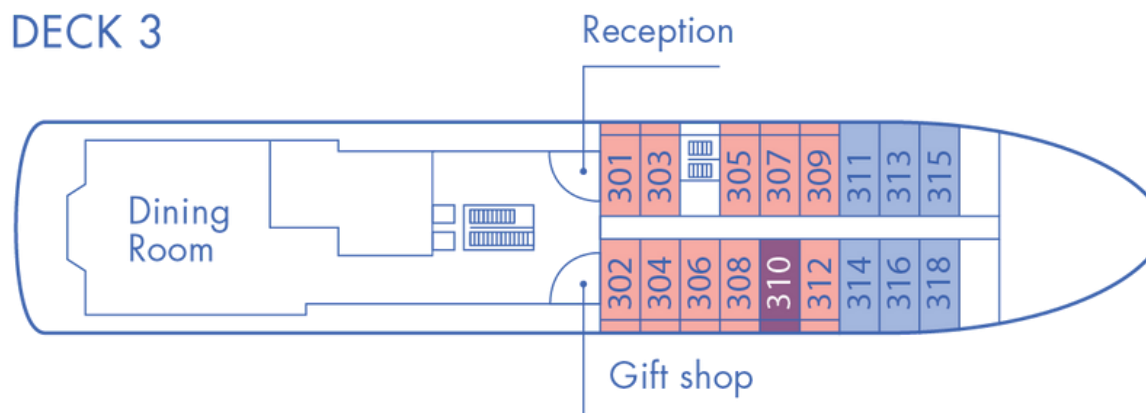

Magellan Explorer

Deck Plan for Air-Cruises

DECK 5

DECK 4

DECK 3

DECK 2

CABINS

- Grand Suite
- Veranda Cabin
- Triple Suite
- Penthouse Suite
- Porthole Cabin
- * Only available with queen-size bed
- Deluxe Veranda Cabin
- Single Veranda Cabin

Maximum capacity 76 pax

Magellan Explorer

Deck Plan for Sea Voyages

DECK 5

DECK 4

DECK 3

DECK 2

- CABINS
- Grand Suite
 - Veranda Cabin
 - Triple Suite
 - Penthouse Suite
 - Porthole Cabin
 - * Only available with queen-size bed
 - Deluxe Veranda Cabin
 - Single Veranda Cabin

Maximum capacity 96 pax