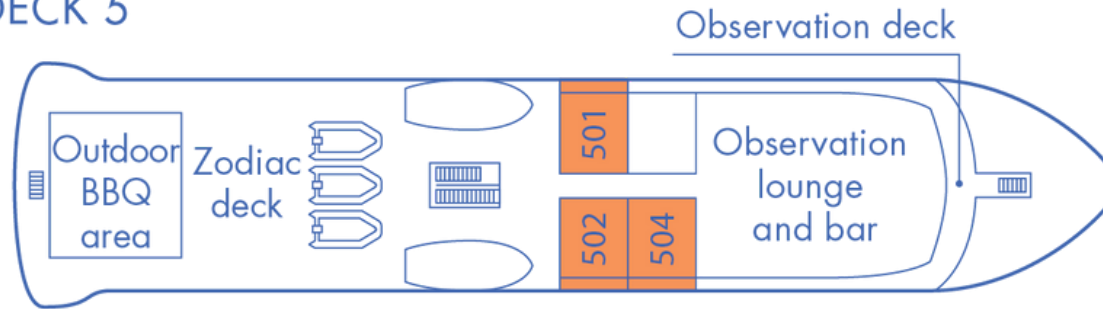

Magellan Explorer

Deck Plan for Air-Cruises

DECK 5

DECK 4

DECK 3

DECK 2

CABINS

- Grand Suite
- Veranda Cabin
- Triple Suite
- Penthouse Suite
- Porthole Cabin
- * Only available with queen-size bed
- Deluxe Veranda Cabin
- Single Veranda Cabin

Maximum capacity 76 pax

Magellan Explorer

Deck Plan for Sea Voyages

DECK 5

DECK 4

DECK 3

DECK 2

- CABINS
- Grand Suite
 - Veranda Cabin
 - Triple Suite
 - Penthouse Suite
 - Porthole Cabin
 - * Only available with queen-size bed
 - Deluxe Veranda Cabin
 - Single Veranda Cabin

Maximum capacity 96 pax