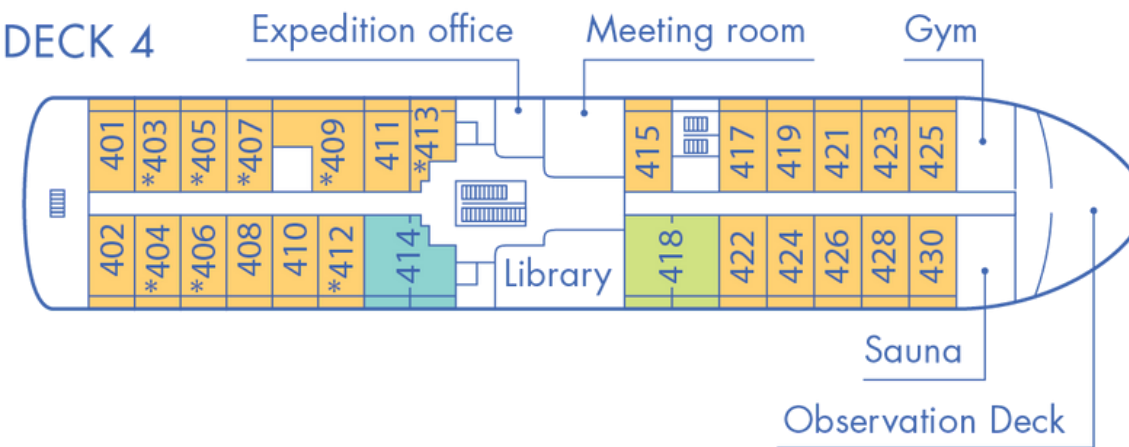

Magellan Explorer

Deck Plan for Air-Cruises

DECK 5

DECK 4

DECK 3

DECK 2

CABINS

- Grand Suite
- Veranda Cabin
- Triple Suite
- Penthouse Suite
- Porthole Cabin
- * Only available with queen-size bed
- Deluxe Veranda Cabin
- Single Veranda Cabin

Maximum capacity 76 pax

Magellan Explorer

Deck Plan for Sea Voyages

DECK 5

DECK 4

DECK 3

DECK 2

- CABINS
- Grand Suite
 - Veranda Cabin
 - Triple Suite
 - Penthouse Suite
 - Porthole Cabin
 - * Only available with queen-size bed
 - Deluxe Veranda Cabin
 - Single Veranda Cabin

Maximum capacity 96 pax