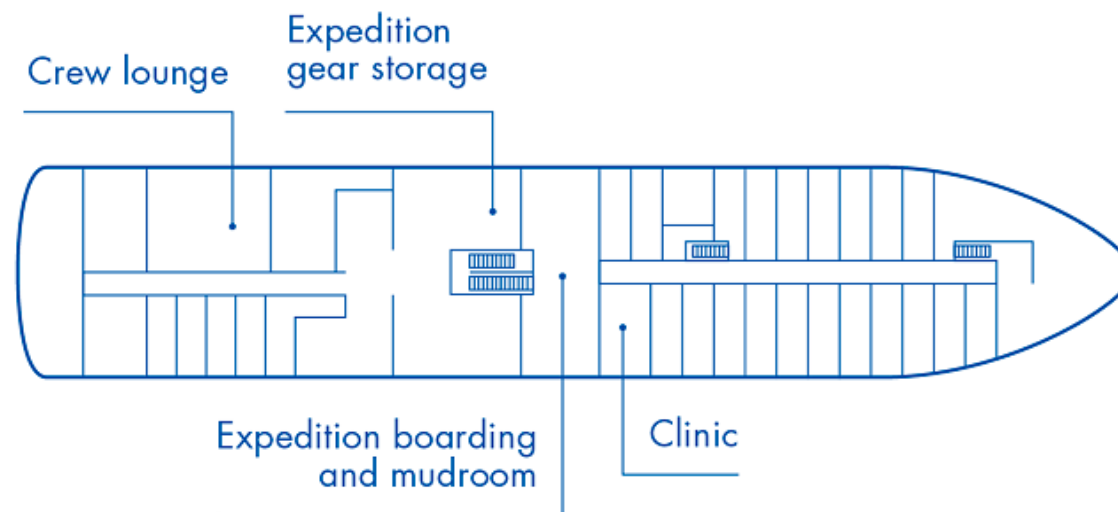

Magellan Explorer

Deck Plan for Air-Cruises

DECK 5

DECK 4

DECK 3

DECK 2

CABINS

- Grand Suite
- Veranda Cabin
- Triple Suite
- Penthouse Suite
- Porthole Cabin
- * Only available with queen-size bed
- Deluxe Veranda Cabin
- Single Veranda Cabin

Maximum capacity 76 pax

Magellan Explorer

Deck Plan for Sea Voyages

DECK 5

DECK 4

DECK 3

DECK 2

- CABINS
- Grand Suite
 - Veranda Cabin
 - Triple Suite
 - Penthouse Suite
 - Porthole Cabin
 - * Only available with queen-size bed
 - Deluxe Veranda Cabin
 - Single Veranda Cabin

Maximum capacity 96 pax