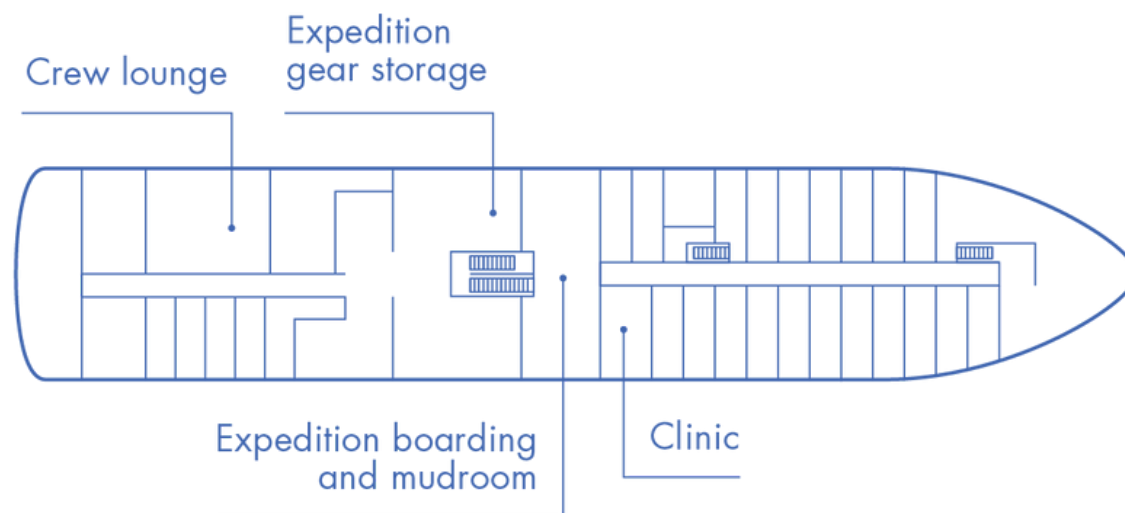

Magellan Explorer

Deck Plan for Air-Cruises

DECK 5

DECK 4

DECK 3

DECK 2

CABINS

- Grand Suite
- Veranda Cabin
- Triple Suite
- Penthouse Suite
- Porthole Cabin
- * Only available with queen-size bed
- Deluxe Veranda Cabin
- Single Veranda Cabin

Maximum capacity 76 pax

Magellan Explorer

Deck Plan for Sea Voyages

DECK 5

DECK 4

DECK 3

DECK 2

- CABINS
- Grand Suite
 - Veranda Cabin
 - Triple Suite
 - Penthouse Suite
 - Porthole Cabin
 - * Only available with queen-size bed
 - Deluxe Veranda Cabin
 - Single Veranda Cabin

Maximum capacity 96 pax