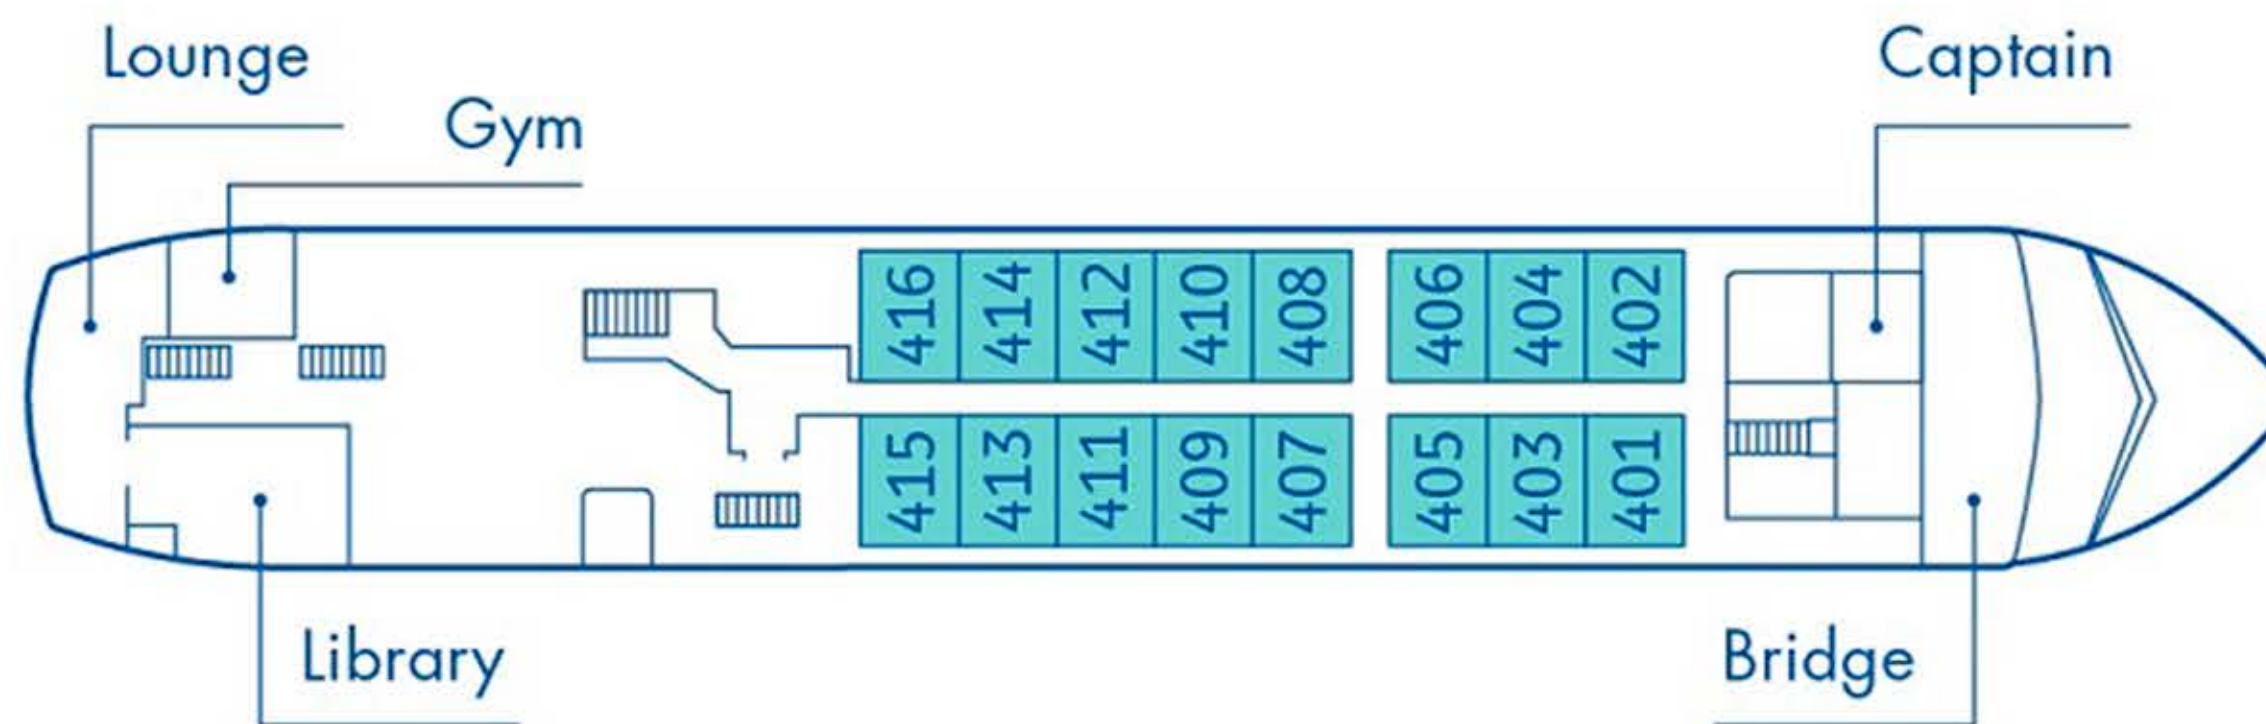

* Only available with queen-size bed

Ocean Nova

Deck Plan for Air-Cruises

2024-25 Season

TOP DECK

BRIDGE DECK

UPPER DECK

MAIN DECK

CABINS ● Single ● Twin ● Triple

Maximum capacity 67 pax

Ocean Nova

Deck Plan for Sea Voyages

TOP DECK

BRIDGE DECK

UPPER DECK

MAIN DECK