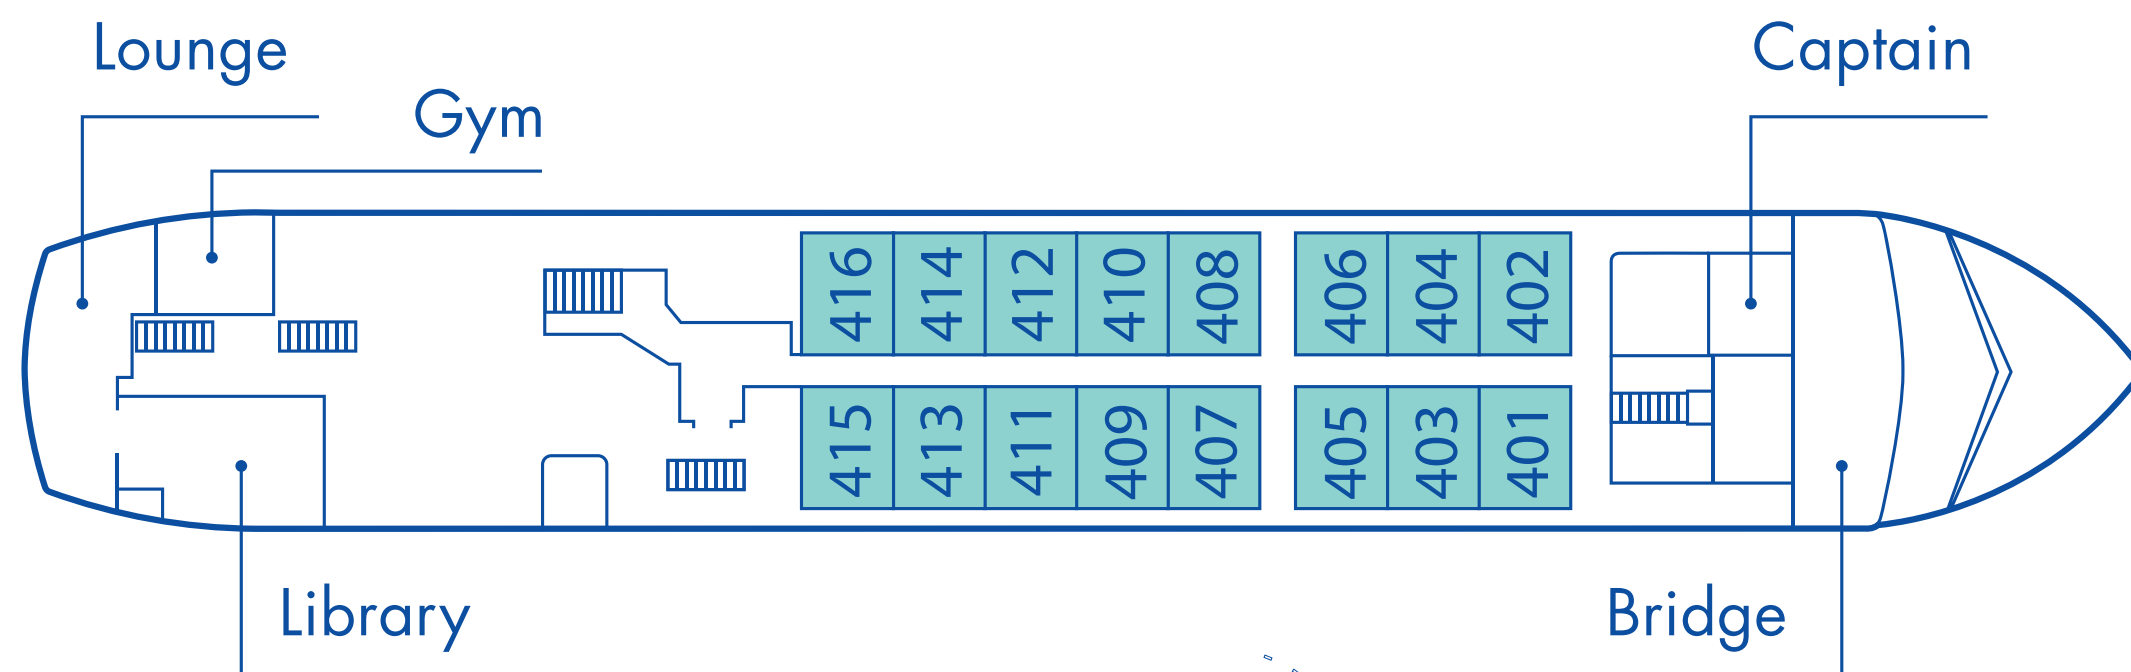

Ocean Nova

Deck Plan for Air-Cruises

2025-26 Season

TOP DECK

BRIDGE DECK

UPPER DECK

MAIN DECK

CABINS ● Single ● Twin ● Triple

* Only available with queen-size bed

Ocean Nova

Deck Plan for Air-Cruises

2024-25 Season

TOP DECK

BRIDGE DECK

UPPER DECK

MAIN DECK

CABINS ● Single ● Twin ● Triple

Maximum capacity 67 pax

Ocean Nova

Deck Plan for Sea Voyages

TOP DECK

BRIDGE DECK

UPPER DECK

MAIN DECK

CABINS ● Single ● Twin ● Triple

Maximum capacity 71 pax