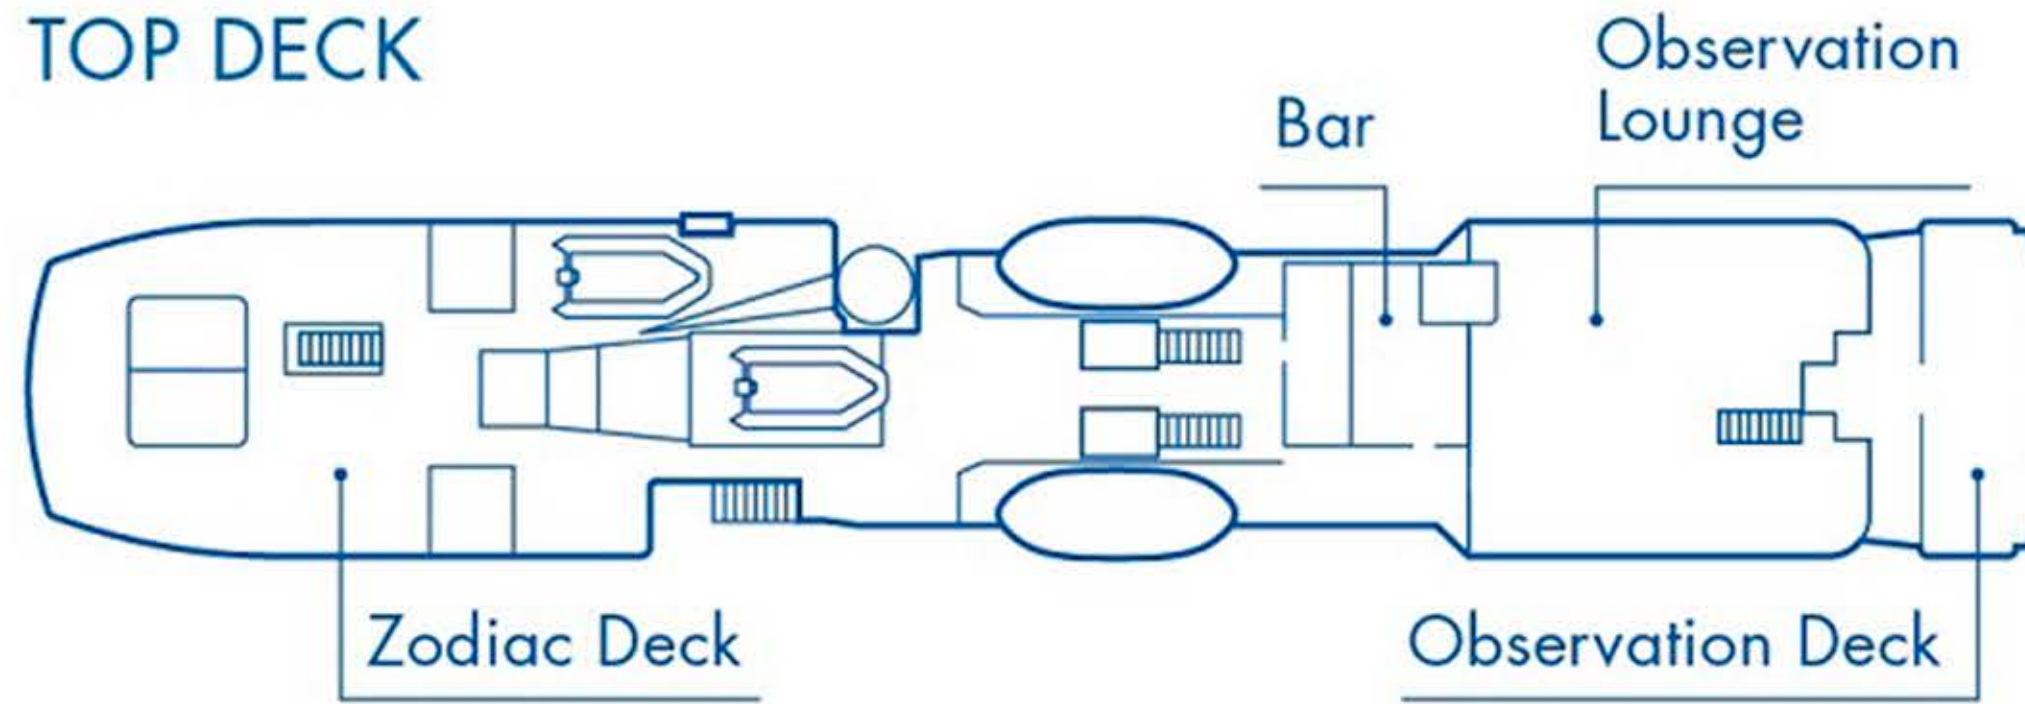

Ocean Nova

Deck Plan for Air-Cruises

2025-26 Season

TOP DECK

BRIDGE DECK

UPPER DECK

MAIN DECK

CABINS ● Single ● Twin ● Triple

* Only available with queen-size bed

Ocean Nova

Deck Plan for Air-Cruises

2024-25 Season

TOP DECK

BRIDGE DECK

UPPER DECK

MAIN DECK

CABINS ● Single ● Twin ● Triple

Maximum capacity 67 pax

Ocean Nova

Deck Plan for Sea Voyages

TOP DECK

BRIDGE DECK

UPPER DECK

MAIN DECK

CABINS ● Single ● Twin ● Triple

Maximum capacity 71 pax