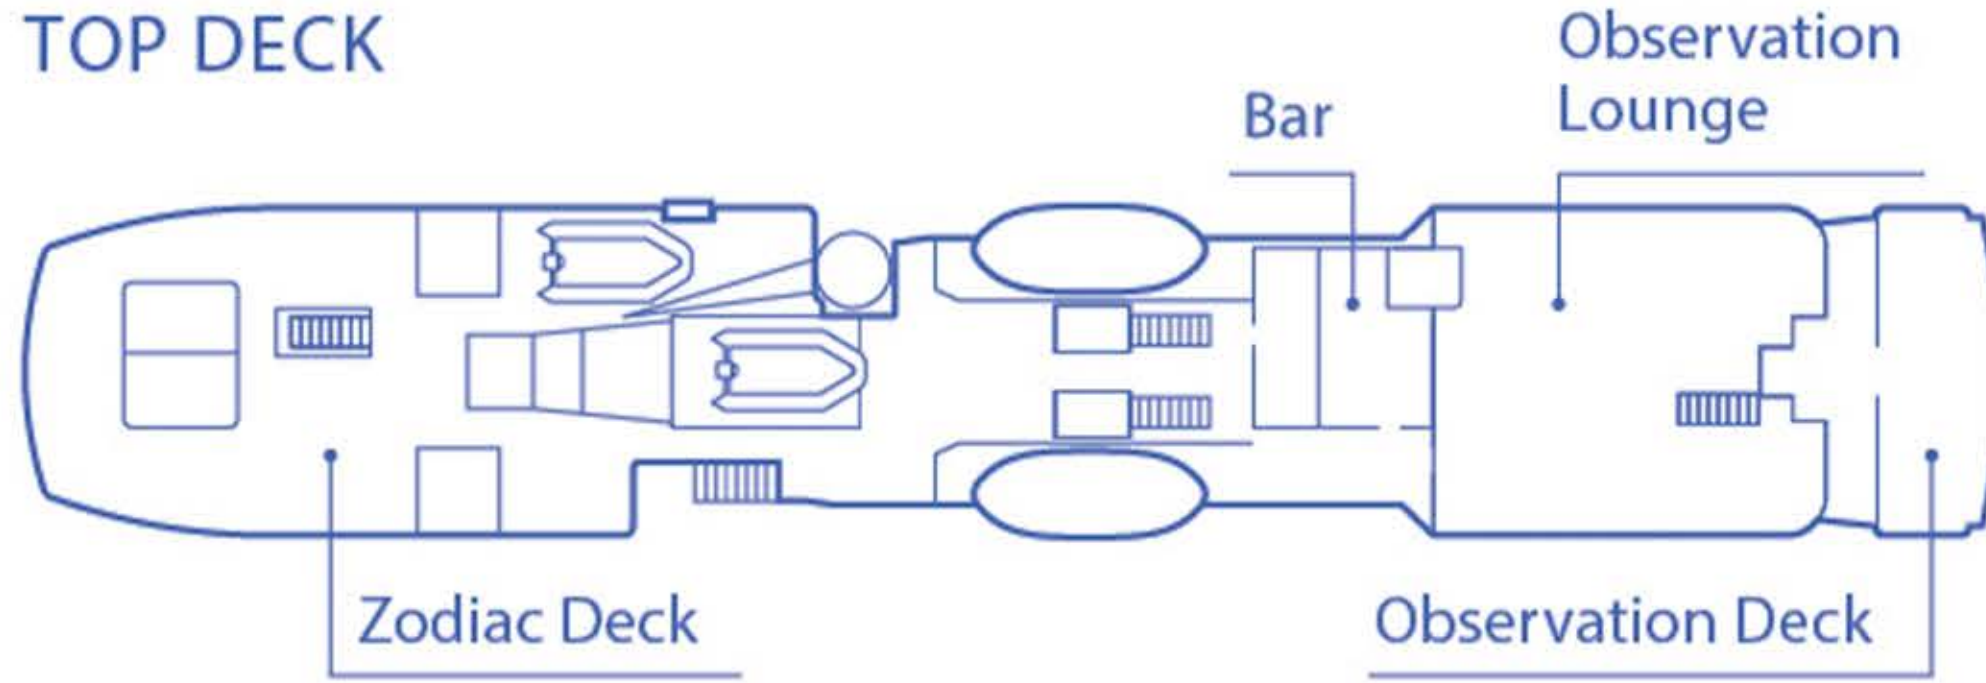

Ocean Nova

Deck Plan for Air-Cruises

2025-26 Season

TOP DECK

BRIDGE DECK

UPPER DECK

MAIN DECK

CABINS ● Single ● Twin ● Triple

* Only available with queen-size bed

Ocean Nova

Deck Plan for Air-Cruises

2024-25 Season

TOP DECK

BRIDGE DECK

UPPER DECK

MAIN DECK

CABINS ● Single ● Twin ● Triple

Maximum capacity 67 pax

Ocean Nova

Deck Plan for Sea Voyages

TOP DECK

BRIDGE DECK

UPPER DECK

MAIN DECK