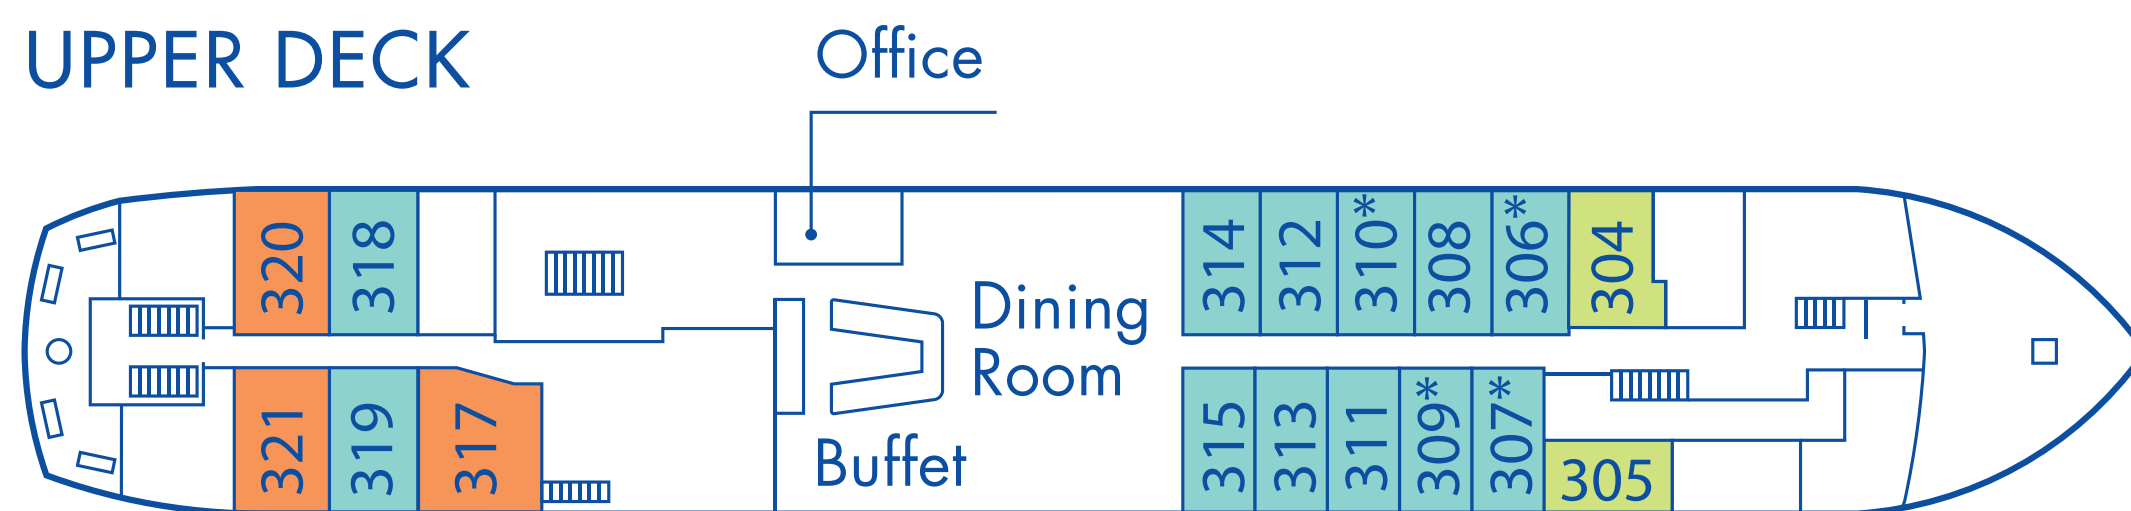

Ocean Nova

Deck Plan for Air-Cruises

2025-26 Season

TOP DECK

BRIDGE DECK

UPPER DECK

MAIN DECK

CABINS ● Single ● Twin ● Triple

* Only available with queen-size bed

Ocean Nova

Deck Plan for Air-Cruises

2024-25 Season

TOP DECK

BRIDGE DECK

UPPER DECK

MAIN DECK

CABINS ● Single ● Twin ● Triple

Maximum capacity 67 pax

Ocean Nova

Deck Plan for Sea Voyages

TOP DECK

BRIDGE DECK

UPPER DECK

MAIN DECK

CABINS ● Single ● Twin ● Triple

Maximum capacity 71 pax