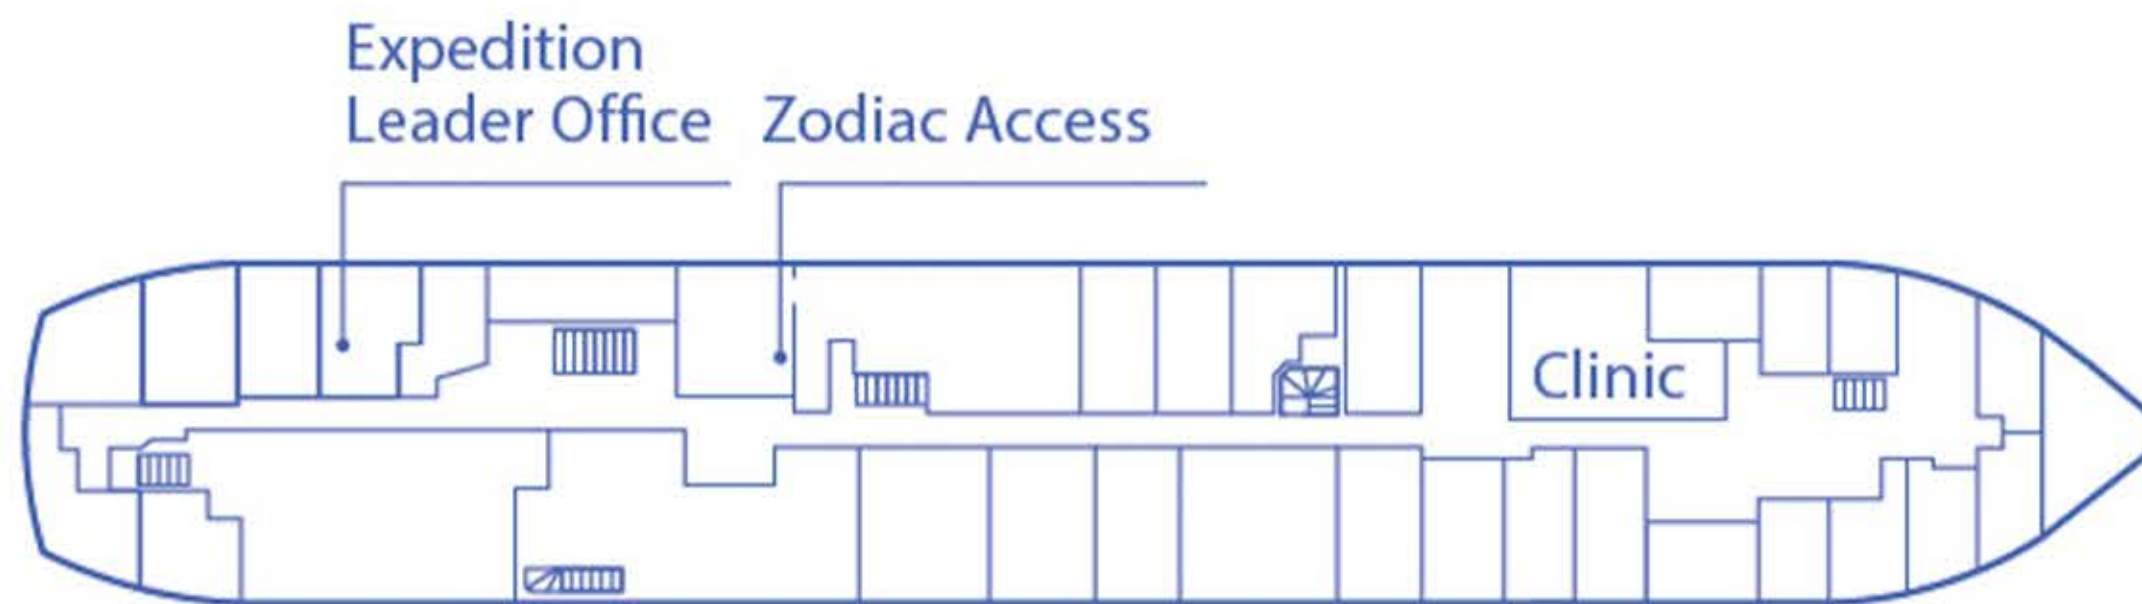

CABINS ● Single ● Twin ● Triple

Maximum capacity 67 pax

Ocean Nova

Deck Plan for Sea Voyages

TOP DECK

BRIDGE DECK

UPPER DECK

MAIN DECK