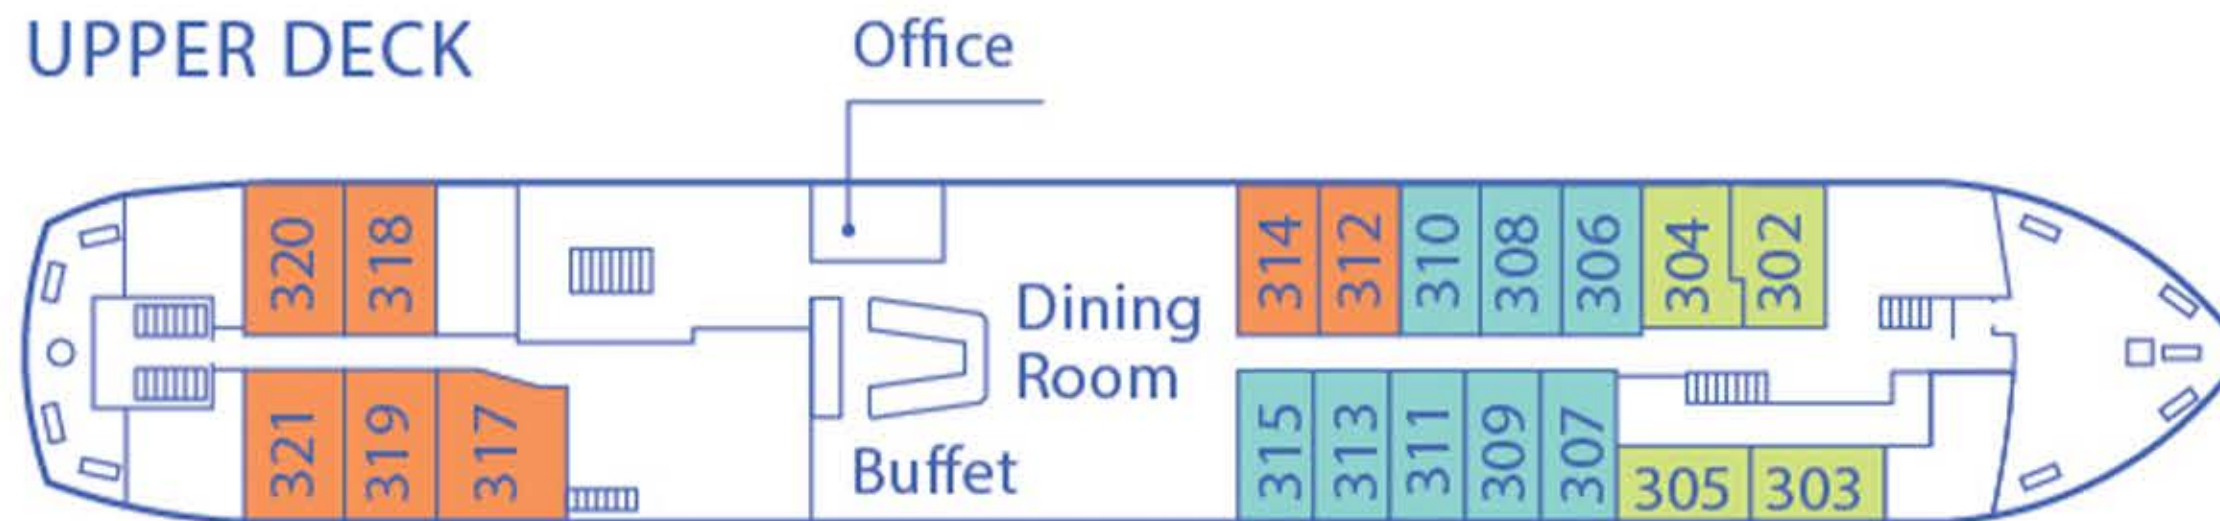

Ocean Nova

Deck Plan for Air-Cruises

2025-26 Season

TOP DECK

BRIDGE DECK

UPPER DECK

MAIN DECK

CABINS ● Single ● Twin ● Triple

* Only available with queen-size bed

Ocean Nova

Deck Plan for Air-Cruises

2024-25 Season

TOP DECK

BRIDGE DECK

UPPER DECK

MAIN DECK

CABINS ● Single ● Twin ● Triple

Maximum capacity 67 pax

Ocean Nova

Deck Plan for Sea Voyages

TOP DECK

BRIDGE DECK

UPPER DECK

MAIN DECK

CABINS ● Single ● Twin ● Triple

Maximum capacity 71 pax