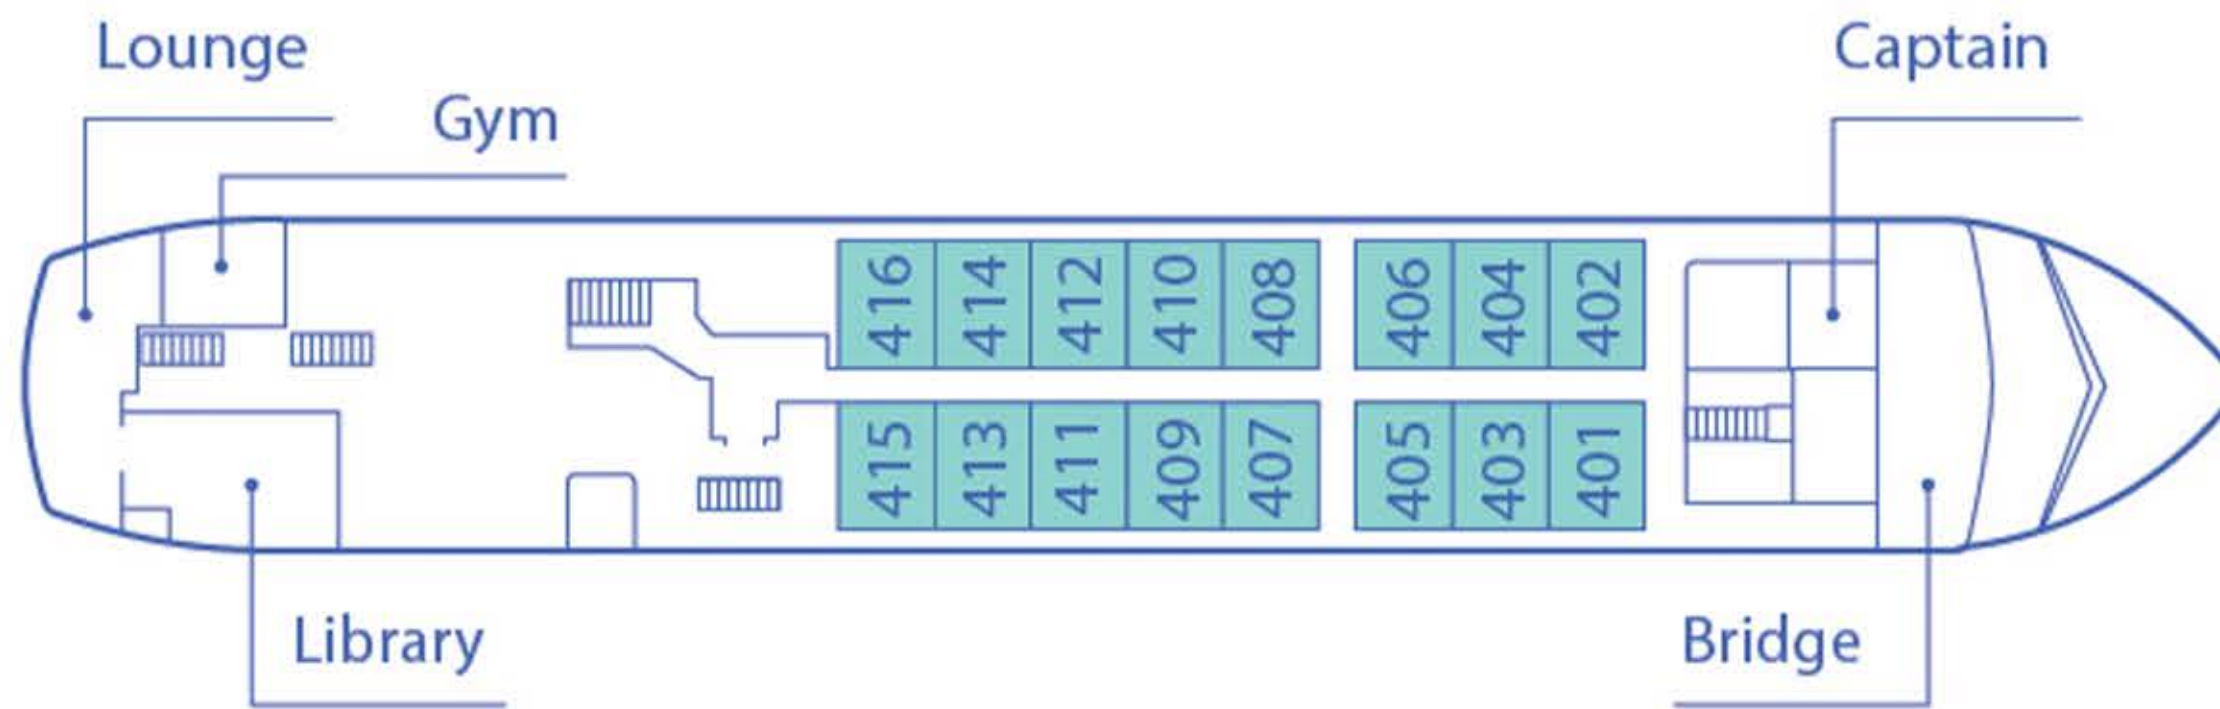

CABINS ● Single ● Twin ● Triple

Maximum capacity 67 pax

Ocean Nova

Deck Plan for Sea Voyages

TOP DECK

BRIDGE DECK

UPPER DECK

MAIN DECK

CABINS ● Single ● Twin ● Triple

Maximum capacity 71 pax