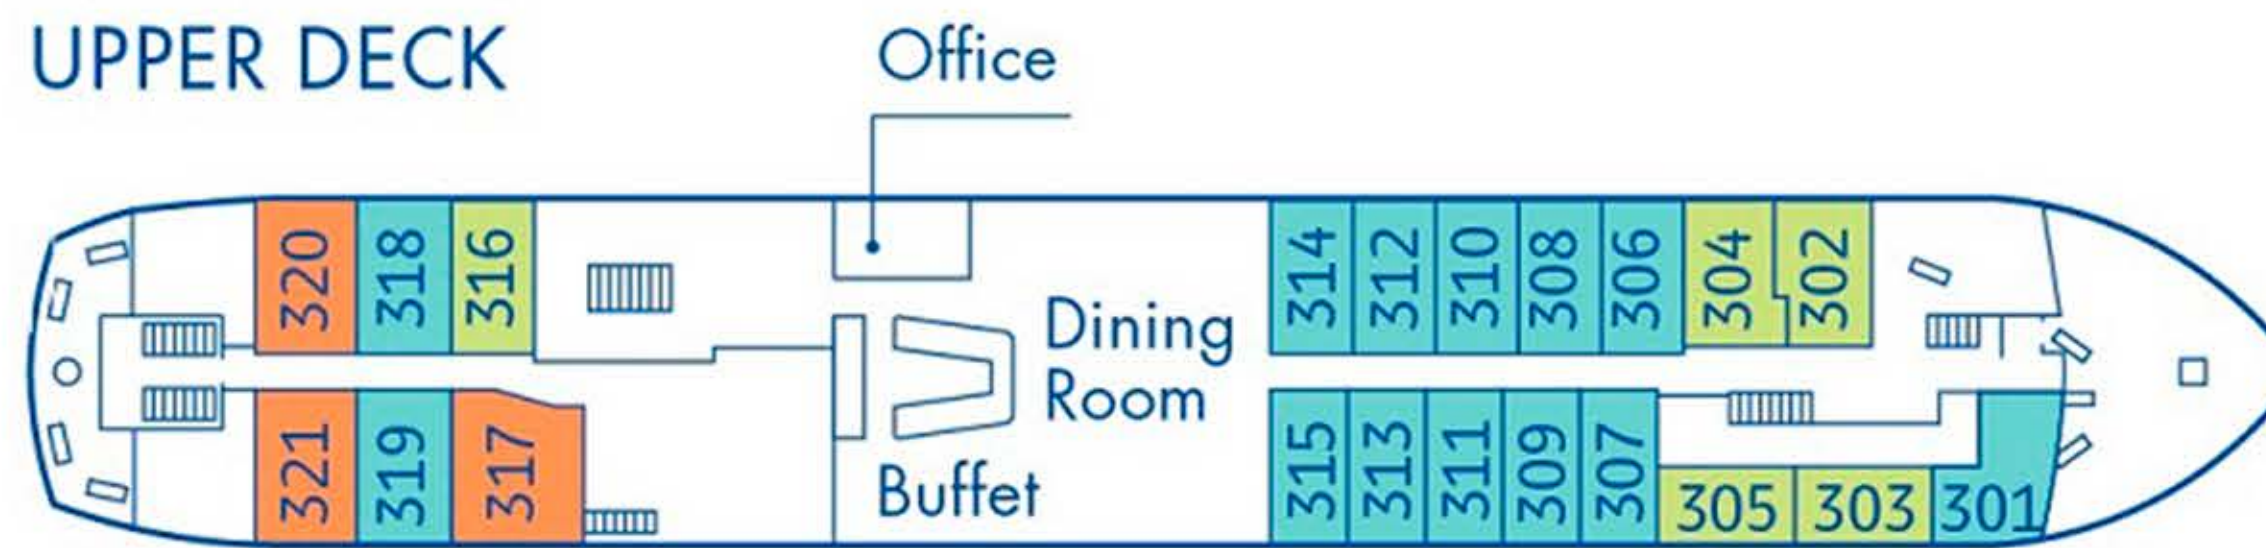

Ocean Nova

Deck Plan for Air-Cruises

2025-26 Season

TOP DECK

BRIDGE DECK

UPPER DECK

MAIN DECK

CABINS ● Single ● Twin ● Triple

* Only available with queen-size bed

Ocean Nova

Deck Plan for Air-Cruises

2024-25 Season

TOP DECK

BRIDGE DECK

UPPER DECK

MAIN DECK

CABINS ● Single ● Twin ● Triple

Maximum capacity 67 pax

Ocean Nova

Deck Plan for Sea Voyages

TOP DECK

BRIDGE DECK

UPPER DECK

MAIN DECK

CABINS ● Single ● Twin ● Triple

Maximum capacity 71 pax