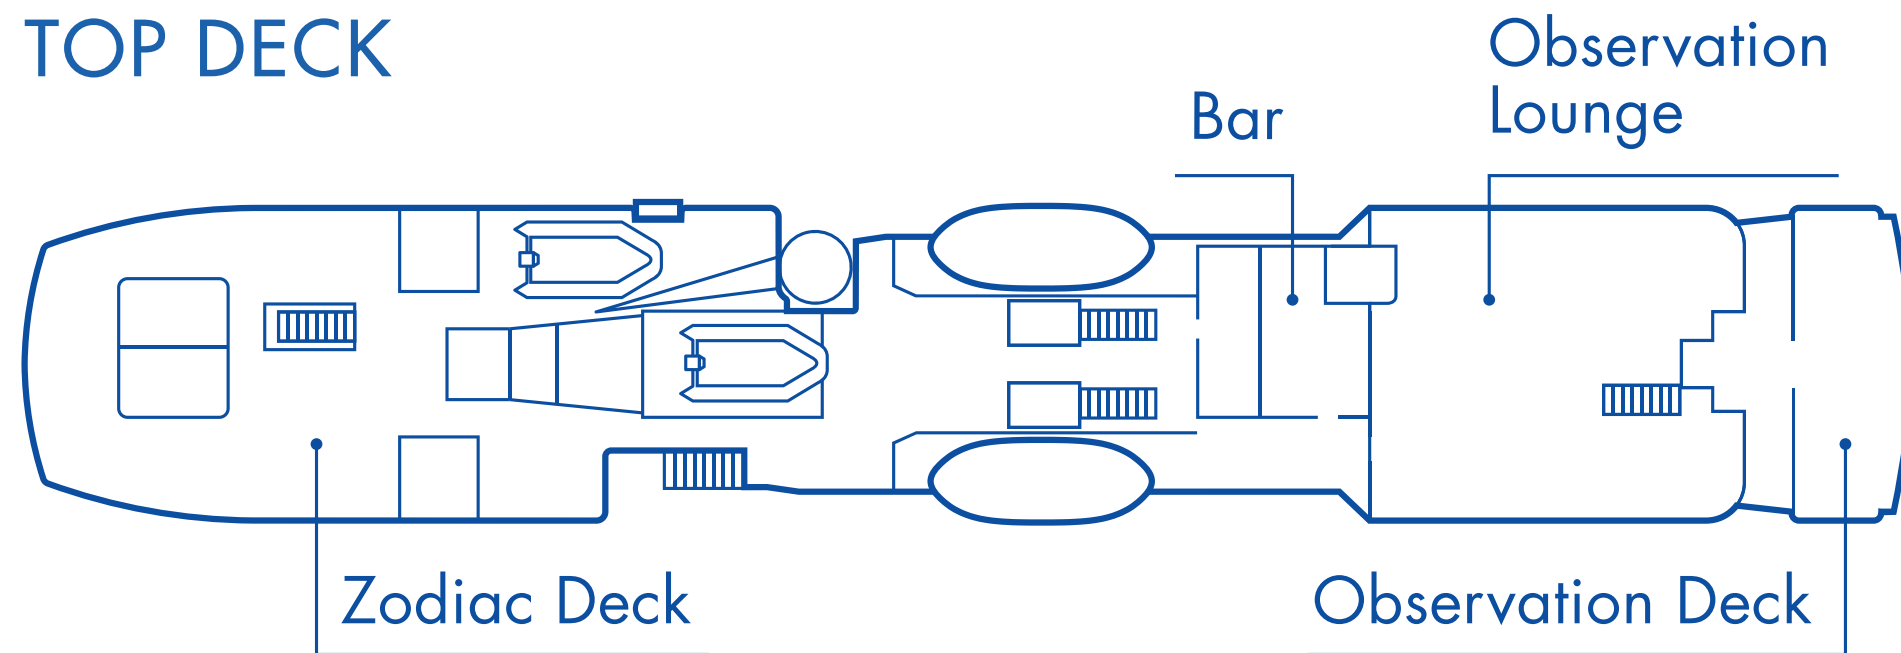

Ocean Nova

Deck Plan for Air-Cruises

2025-26 Season

TOP DECK

BRIDGE DECK

UPPER DECK

MAIN DECK

CABINS ● Single ● Twin ● Triple

* Only available with queen-size bed

Ocean Nova

Deck Plan for Air-Cruises

2024-25 Season

TOP DECK

BRIDGE DECK

UPPER DECK

MAIN DECK

CABINS ● Single ● Twin ● Triple

Maximum capacity 67 pax

Ocean Nova

Deck Plan for Sea Voyages

TOP DECK

BRIDGE DECK

UPPER DECK

MAIN DECK

CABINS ● Single ● Twin ● Triple

Maximum capacity 71 pax