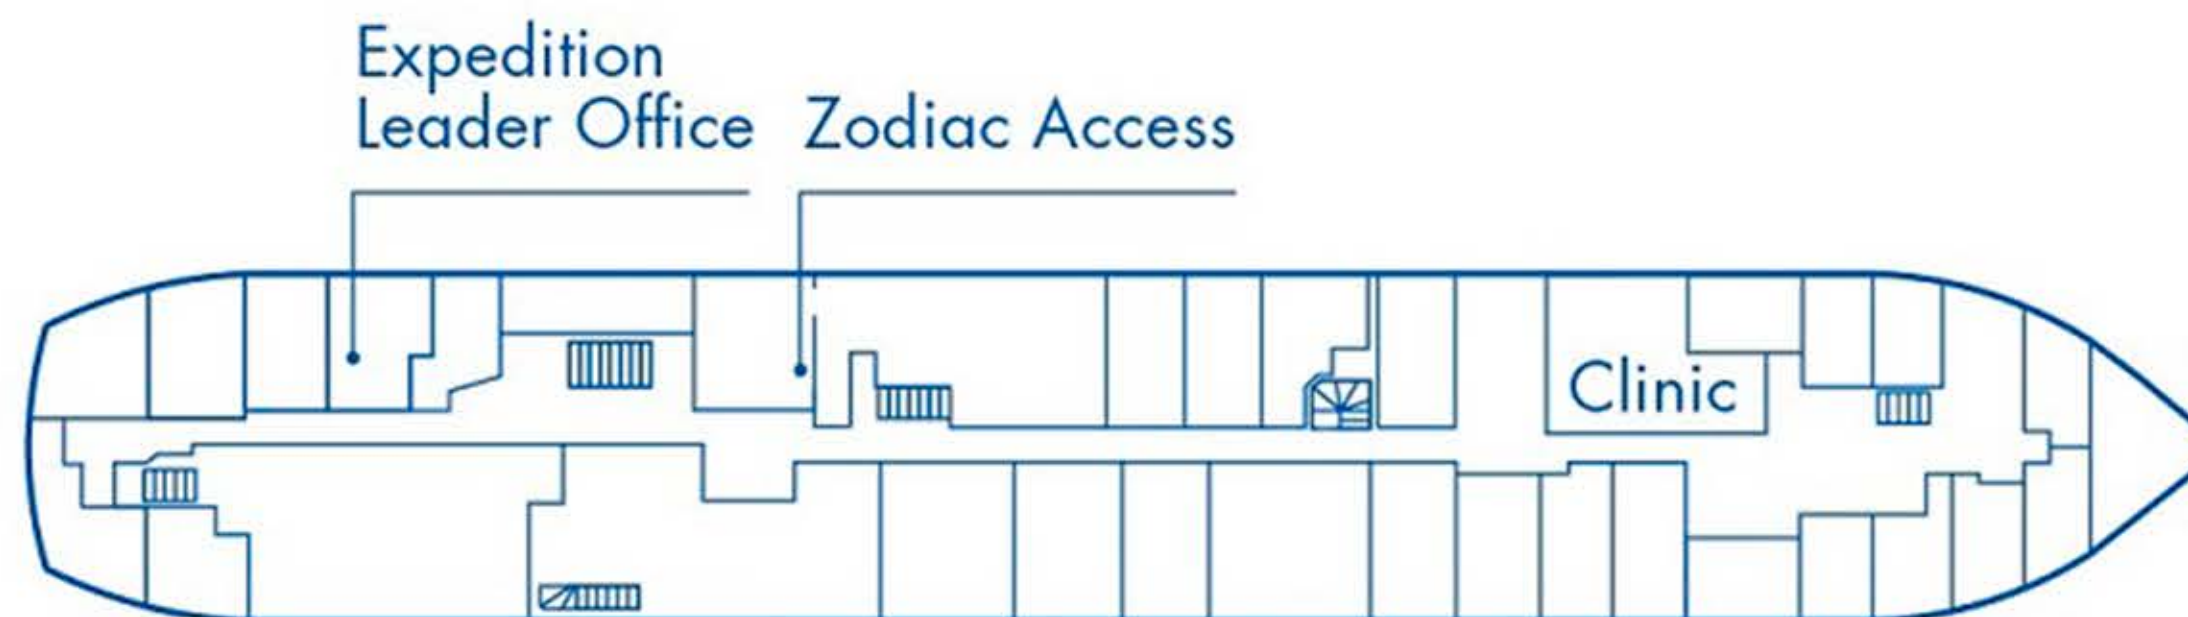

* Only available with queen-size bed

Ocean Nova

Deck Plan for Air-Cruises

2024-25 Season

TOP DECK

BRIDGE DECK

UPPER DECK

MAIN DECK

CABINS ● Single ● Twin ● Triple

Maximum capacity 67 pax

Ocean Nova

Deck Plan for Sea Voyages

TOP DECK

BRIDGE DECK

UPPER DECK

MAIN DECK