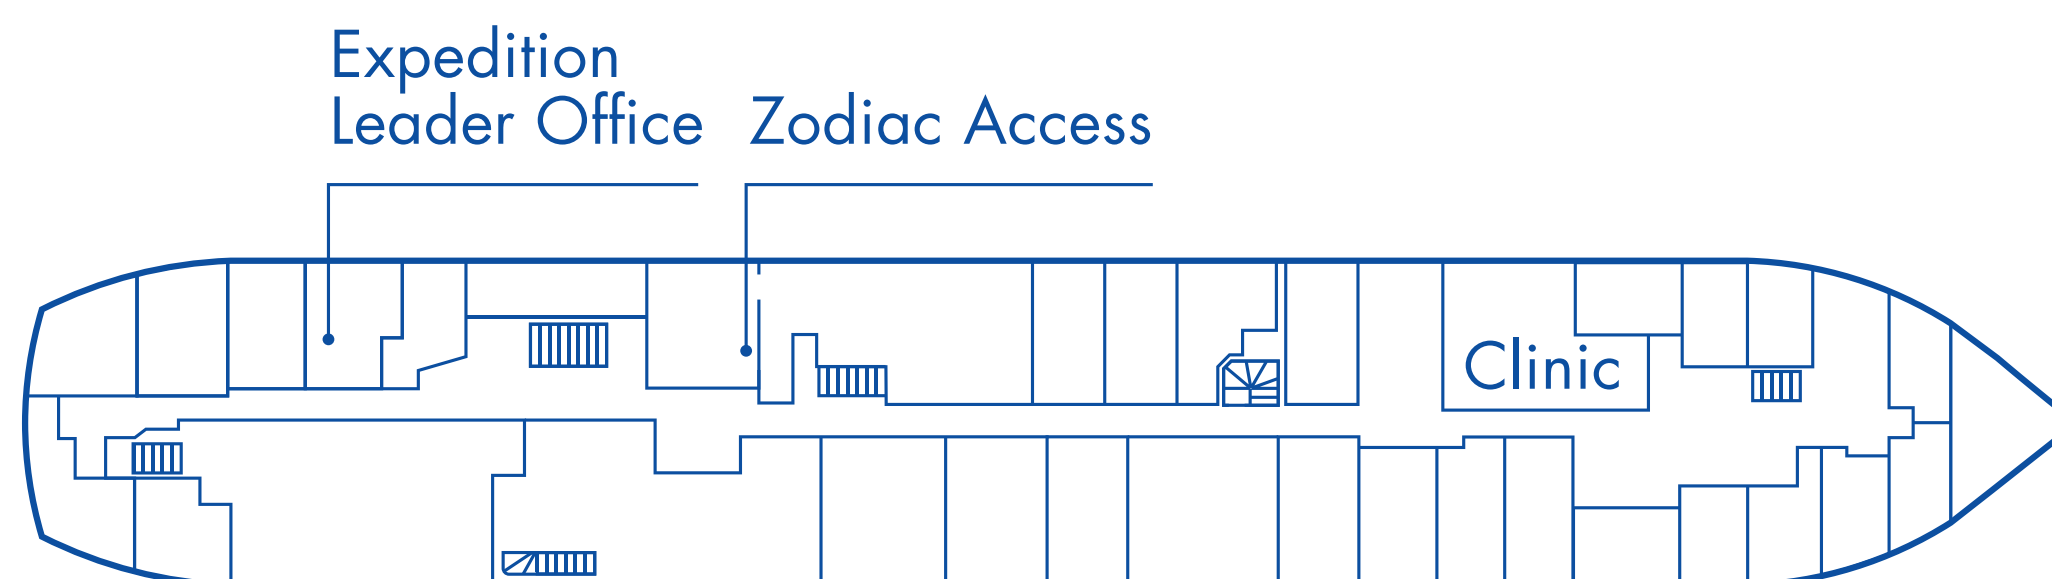

Ocean Nova

Deck Plan for Air-Cruises

2025-26 Season

TOP DECK

BRIDGE DECK

UPPER DECK

MAIN DECK

CABINS ● Single ● Twin ● Triple

* Only available with queen-size bed

Ocean Nova

Deck Plan for Air-Cruises

2024-25 Season

TOP DECK

BRIDGE DECK

UPPER DECK

MAIN DECK

CABINS ● Single ● Twin ● Triple

Maximum capacity 67 pax

Ocean Nova

Deck Plan for Sea Voyages

TOP DECK

BRIDGE DECK

UPPER DECK

MAIN DECK