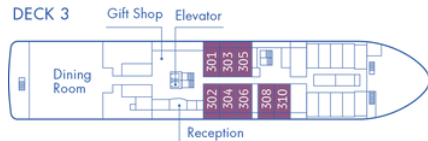

Magellan Discoverer

Deck Plan for Air-Cruises

2026-27 Season

DECK 7

DECK 6

DECK 5

DECK 4

DECK 3

DECK 2

CABINS

- Grand Veranda Suite
- Family Veranda Suite
- Deluxe Veranda Cabin
- Triple Veranda Suite
- Single Veranda Cabin
- Door connection available