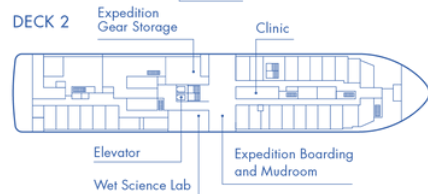

Magellan Discoverer

Deck Plan for Air-Cruises

2026-27 Season

DECK 7

DECK 6

DECK 5

DECK 4

DECK 3

DECK 2

CABINS

- Grand Veranda Suite
- Family Veranda Suite
- Deluxe Veranda Cabin
- Triple Veranda Suite
- Single Veranda Cabin
- Door connection available