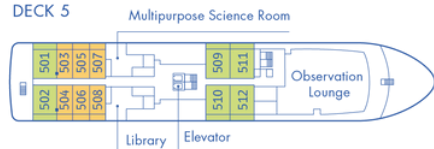

Magellan Discoverer

Deck Plan for Air-Cruises

2026-27 Season

DECK 7

DECK 6

DECK 5

DECK 4

DECK 3

DECK 2

CABINS

- Grand Veranda Suite
- Family Veranda Suite
- Deluxe Veranda Cabin
- Triple Veranda Suite
- Single Veranda Cabin
- Door connection available